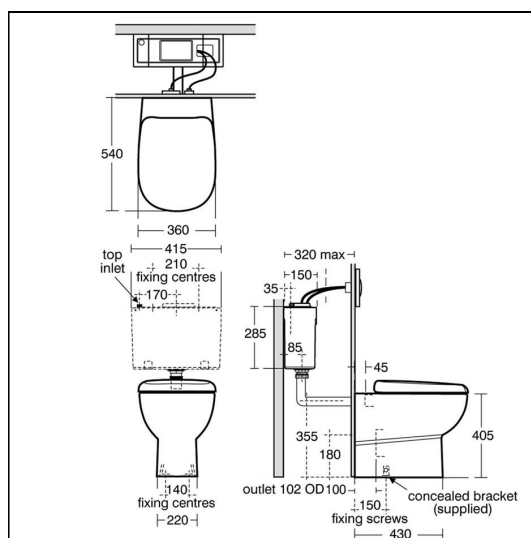

Jasper Morrison Back-to-Wall Toilet

ILLUSTRATED

- E6221** Jasper Morrison back-to-wall toilet bowl with horizontal outlet
- E2125** Conceala 2 concealed cistern universal height, side inlet cistern - pneumatic dual flush valve - no flushplate - 6/4 litre flush
- E6214** Jasper Morrison slow closing seat and cover, quick release
- E4465** Karisma flush plate, dual flush, branded for Conceala 2 cisterns

OPTIONS

- R0158** ProSys electronic conversion kit for proximity actuated flushplates (Altes & Symfo) (120 depth frames and cisterns only)
- R0317** ProSys 120 depth WC cistern, mechanical, front actuation
- R0318** ProSys 120 depth WC cistern, pneumatic, front actuation
- E6203** Jasper Morrison toilet seat and cover, quick release
- E6204** Jasper Morrison toilet seat only, quick release
- R0115** Oleas M1 mechanical dual flushplate Ideal Standard - white
- R0116** Oleas P1 pneumatic dual flushplate Ideal Standard - white
- R0121** Oleas M2 mechanical dual flushplate Ideal Standard - white
- R0123** Oleas M3 mechanical dual flushplate Ideal Standard - white
- R0124** Oleas P3 pneumatic dual flushplate Ideal Standard - white
- R0110** Solea P2 pneumatic dual flushplate Ideal Standard - white
- R0130** Altes NT1 electronic (proximity) ceramic dual flushplate Ideal Standard - white
- R0129** Symfo NT1 electronic (proximity) glass dual flushplate Ideal Standard - white
- S4300** Panekta outlet connector to convert horizontal outlet wcs to S or turned P trap
- S4305** Panekta outlet connector to convert horizontal outlet wcs to P trap

ILLUSTRATED PRODUCT DETAILS

Weights

- E6221** 20.61 KG
- E2125** 2.66 KG
- E6214** 2.70 KG
- E4465** 0.50 KG

Materials

- E6221** Vitreous China
- E2125** Plastic
- E6214** Plastic
- E4465** Chrome Plated Plastic

Finishes

- E6221**  White (01)
- E2125**  Neutral / No Finish (67)
- E6214**  White (01)
- E4465**  Chrome (AA)

Capacity

- E2125** 6.0 litres

Designer

Jasper Morrison

ACCREDITATIONS

E2125(67)